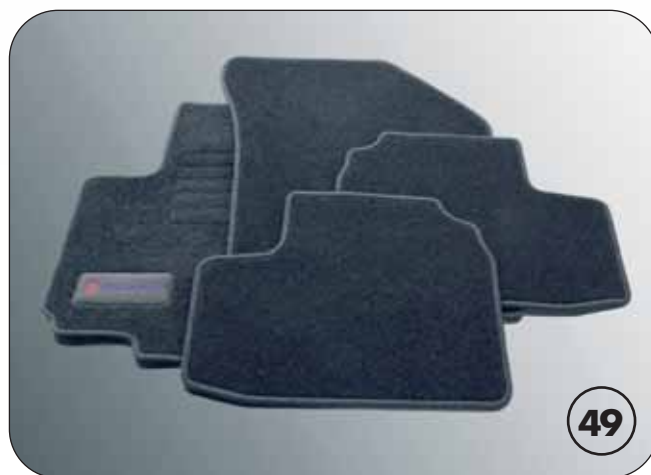

accessories

51

- | | | |
|--------------------|-----------------|---------------------------|
| 49. FLOORMAT SET | 990E0-62J14 | set of 4 pcs, delux |
| | 990E0-62J15 | set of 4 pcs, eco |
| 50. RUBBER MAT SET | 990E0-62J57 | set of 4 pcs |
| | 99800-HA033 | Set of 4 pcs, (CARCARPIT) |
| 51. CHILD SEAT | 99000-990YA-020 | Isofix, EURO/NCAP tested |
| 52. FLOOR TRAY | 990E0-62J74 | Set of 2 pcs |