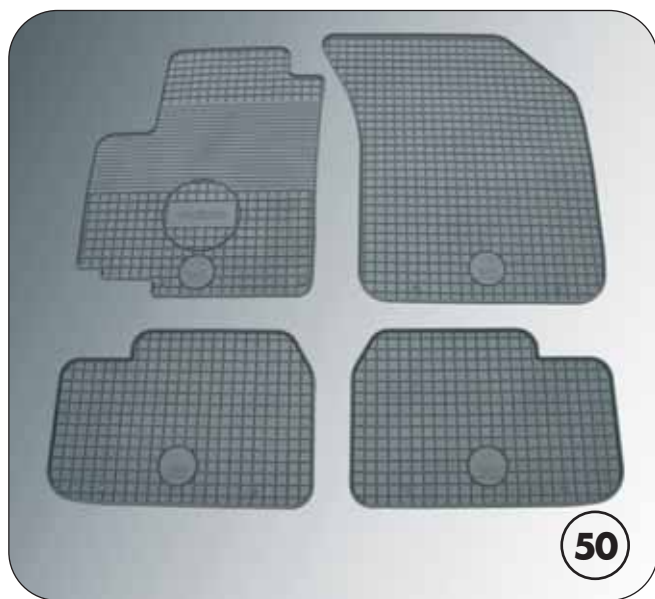

accessories

49. FLOORMAT SET	990E0-62J14	set of 4 pcs, delux
	990E0-62J15	set of 4 pcs, eco
50. RUBBER MAT SET	990E0-62J57	set of 4 pcs
	99800-HA033	Set of 4 pcs, (CARCARPIT)
51. CHILD SEAT	99000-990YA-020	Isofix, EURO/NCAP tested
52. FLOOR TRAY	990E0-62J74	Set of 2 pcs

50